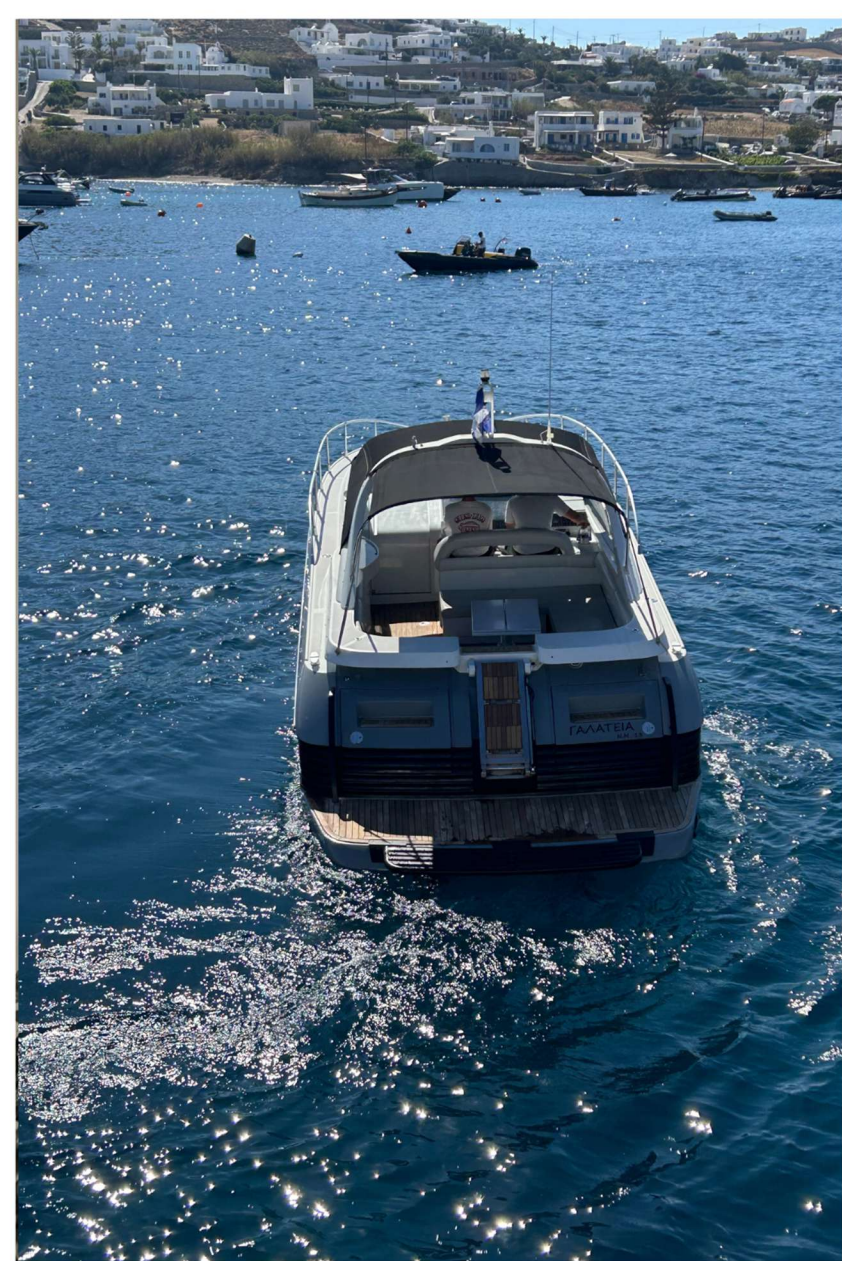

Luxurious yacht interior boasts modern Elegance with sleek furnishings, panoramic views, and plush amenities. Neutral tones complemented by rich accents create a serene, sophisticated atmosphere for ultimate relaxation and indulgence at sea